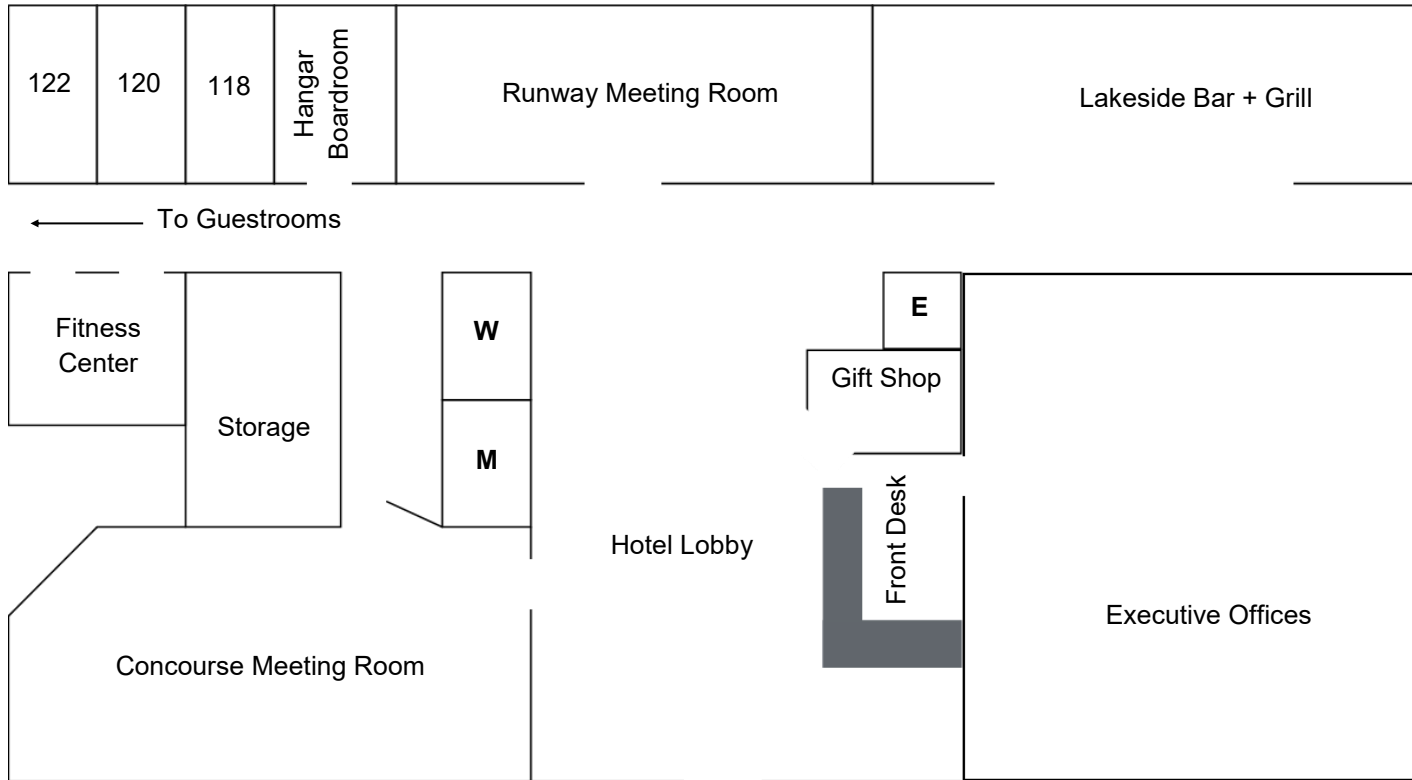

meeting room floor plans

Meeting room name	Sq. Ft.	Dimensions	Classroom	U-Shape	Conference	Hollow Square	Rounds	Theater
Hangar Boardroom	260	13' X 20'	NA	NA	10	NA	NA	NA
Runway Room	760	20' X 38'	32	24	18	22	48	60
Concourse Room	1405	35' X 50'	44	30	28	36	72	80