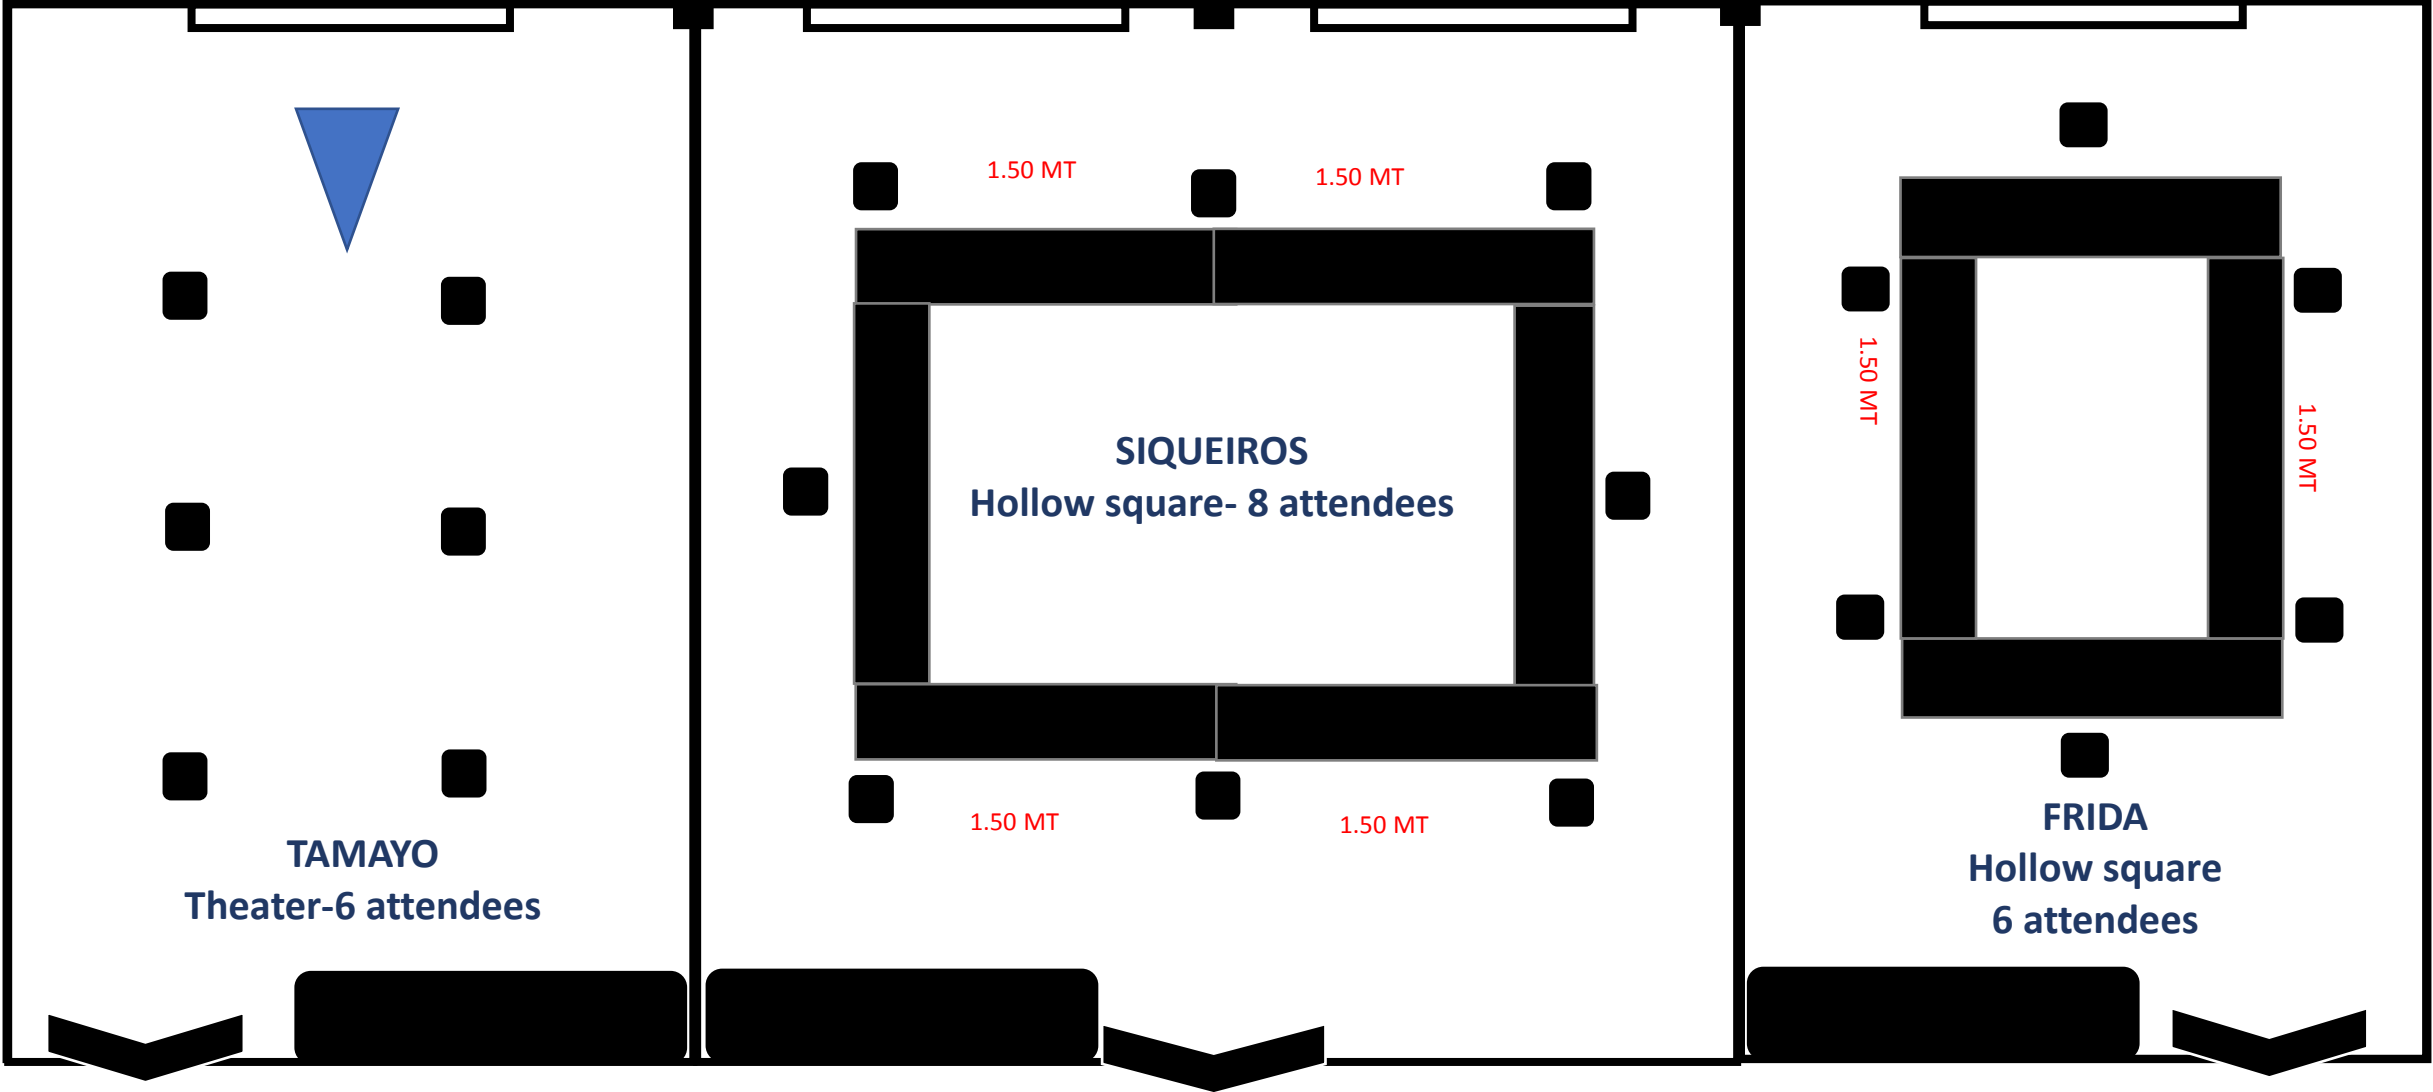

TAMAYO
Theater-6 attendees

1.50 MT

1.50 MT

SIQUEIROS
Hollow square- 8 attendees

1.50 MT

1.50 MT

1.50 MT

1.50 MT

FRIDA
Hollow square
6 attendees