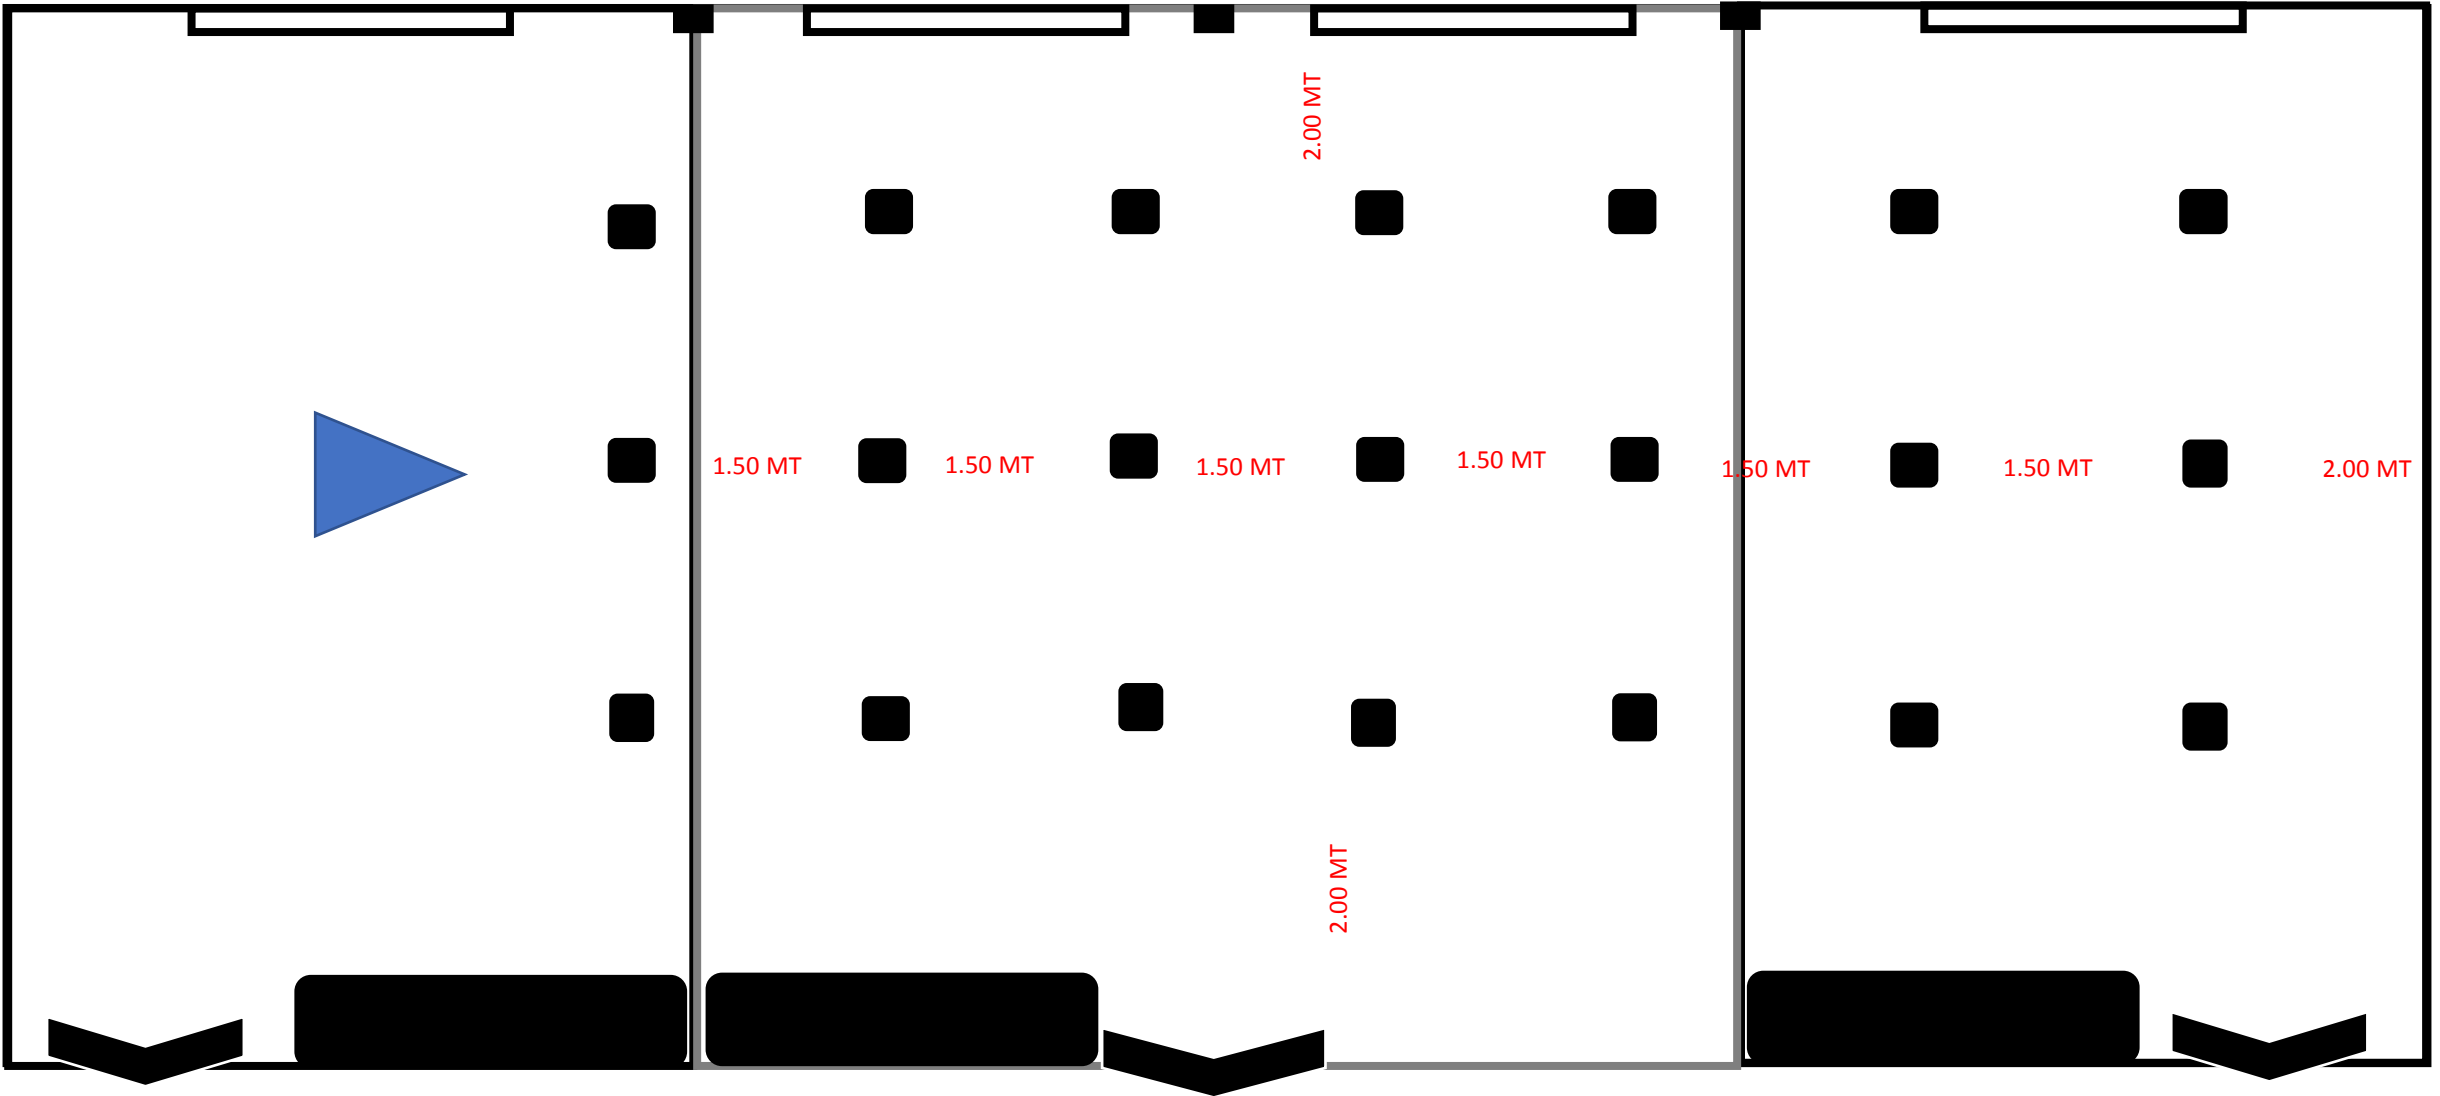

SIQUEIROS II
Theater- 21 attendees