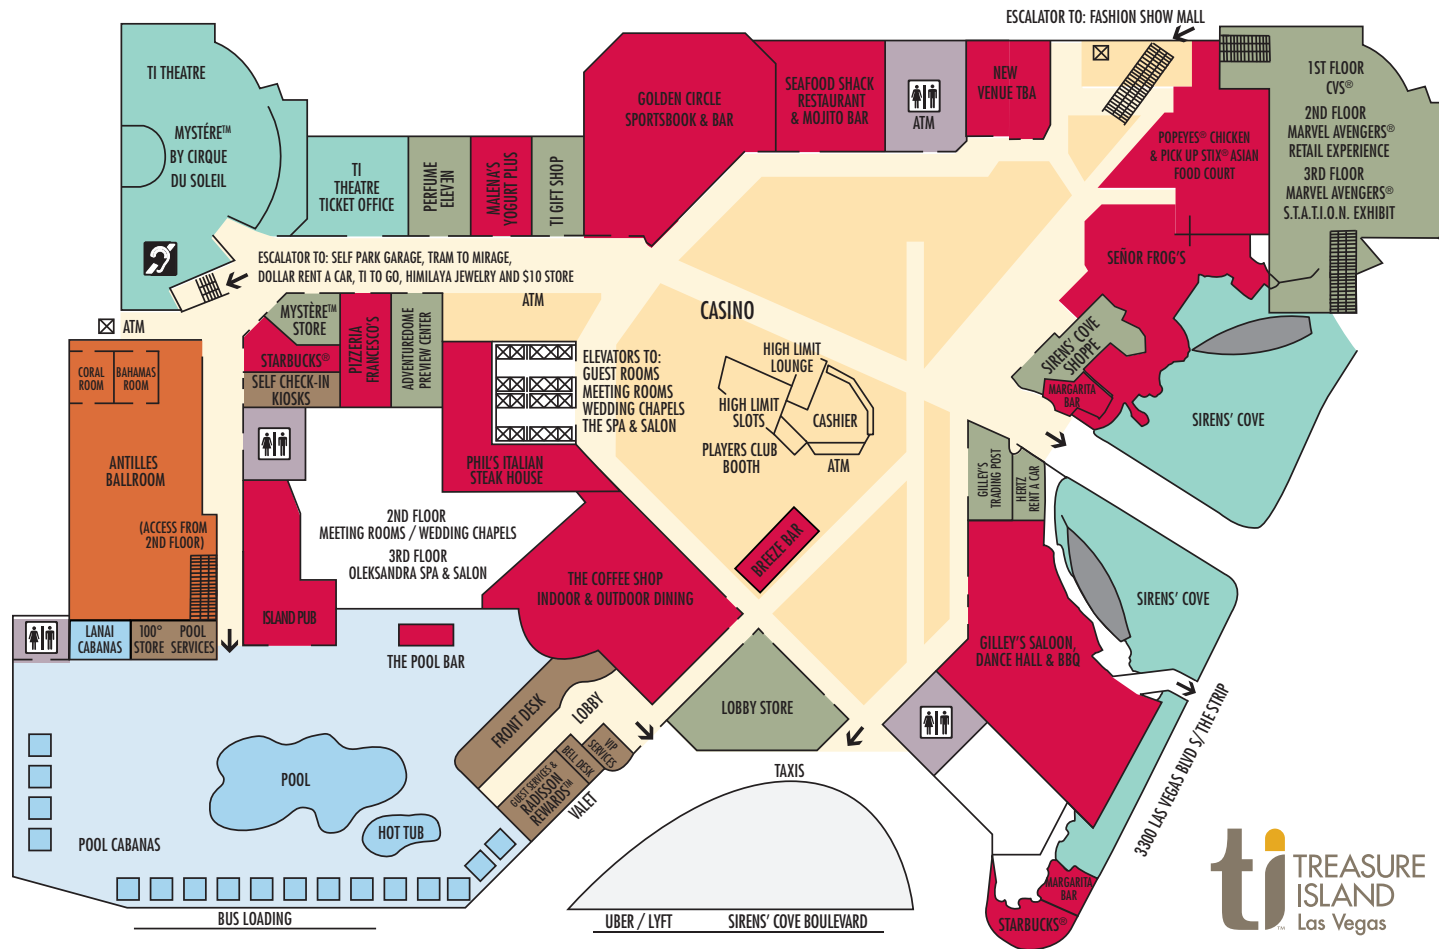

DINING / LOUNGES

CASINO LEVEL

- | | |
|--|---|
|  POOL & CABANAS |  FRONT DESK/GUEST SERVICES |
|  RESTAURANTS, LOUNGES AND BARS |  RESTROOMS |
|  CASINO, RACE & SPORTS |  SHOPS & ATTRACTIONS |
|  TI THEATRE/SIRENS' COVE |  MEETINGS & EVENT SPACE |

 RESTROOMS

 ACCESS FOR HEARING IMPAIRED

ti TREASURE ISLAND
Las Vegas

SECOND FLOOR
• WEDDING CHAPELS
• BALLROOM & MEETING FACILITIES

THIRD FLOOR
• OLEKSANDRA SPA & SALON

 ALL RESTROOMS ARE WHEELCHAIR ACCESSIBLE

Phil's Italian
SteakHouse

Eclectic menu featuring prime cuts, fresh seafood, and classic Italian dishes.
Open Daily 5pm-10pm

Seafood SHACK
Restaurant & Mojito Bar

Market fresh fish, shrimp, clams, lobster, craft beers and rum Mojitos.
Dining 5pm-10pm / Bar 3pm-1am

Breeze Bar

24-hour cocktail lounge and bar, craft beer, video poker and HDTVs.
Always Open

ISLAND PUB

Cool draft beer and exotic drinks overlooking the tropical TI Pool.
Open During Pool Hours

GOLDEN CIRCLE
SPORTSBOOK & BAR